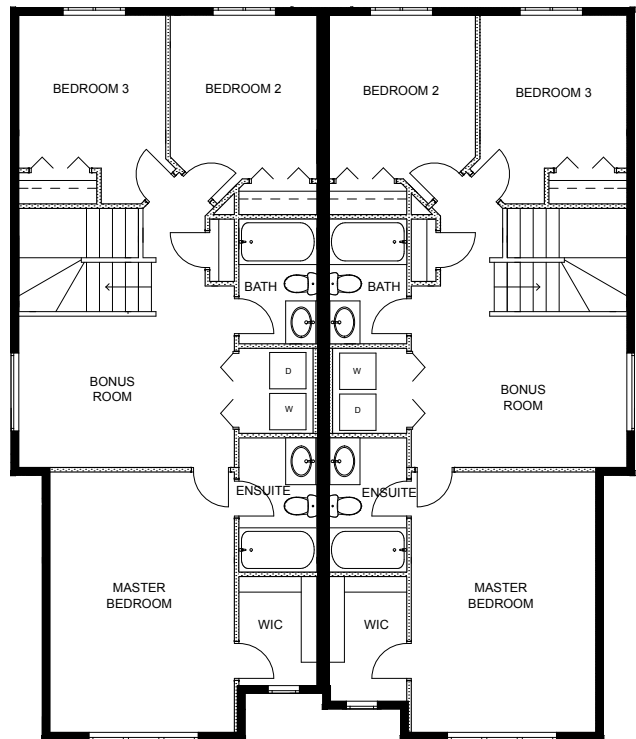

**RUBY**  
1493-1498 SQFT

**MAIN FLOOR**

**UNIT A**  
602 SQFT

**UNIT B**  
602 SQFT

**SECOND FLOOR**

**UNIT A**  
891 SQFT

**UNIT B**  
896 SQFT

Rendering is an artistic and marketing concept and final product may not be exactly as shown. The developers reserve the right to change the black line floor plan.