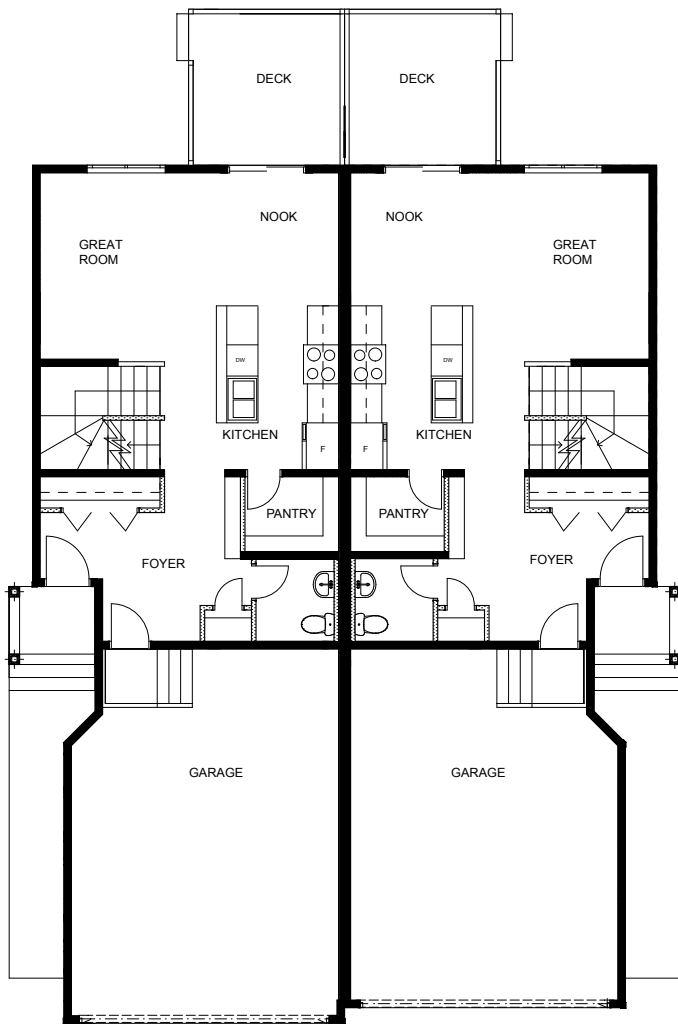

**RUBY**  
1493-1498 SQFT

**MAIN FLOOR**

**UNIT A**  
602 SQFT

**UNIT B**  
602 SQFT

**SECOND FLOOR**

**UNIT A**  
891 SQFT

**UNIT B**  
896 SQFT

Rendering is an artistic and marketing concept and final product may not be exactly as shown. The developers reserve the right to change the black line floor plan.